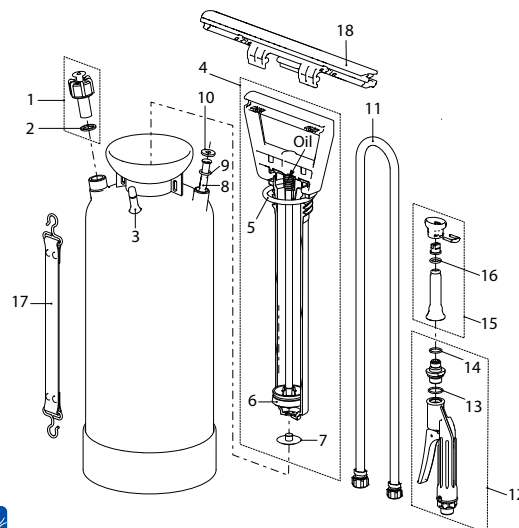

Foam-Matic 5 P

Foam-Matic 5 E

Refer also to foam unit **Foam-Matic 1.25 P/E, 75°** page 27

Foam-Matic 5 P, Foam unit (Acids)			11900401	121338
Foam-Matic 5 E, Foam unit (Alkalis)			11907601	121369
<b>Accessories</b>				
Extension tube set 50 cm, stainless steel curved			11904501	113142
<b>No</b>	<b>Gasket set Foam-Matic 5 P consisting of:</b>		11905101-SB	040660
<b>No</b>	<b>Gasket set Foam-Matic 5 E consisting of:</b>	<b>For model</b>	11911801	113166
2	Gasket 21x15.4x2	5P / 5E		
5	O-Ring 50.16x5.34	5P / 5E		
6	Sleeve	5P / 5E		
7	Pump gasket	5P / 5E		
9	O-Ring 7.66x1.78	5P		
9	O-Ring 7.65x1.78	5E		
10	Gasket 15x5.5x2	5P / 5E		
13	Gasket 17.17x1.78	5P / 5E		
14	Gasket 14x1.78	5P / 5E		
16	O-Ring 10.78x2.62	5P / 5E		
	<b>Gasket set for trigger</b>	5P	11664910	040851
	<b>Gasket set for trigger</b>	5E	11973801	400853
<b>No</b>	<b>Spare parts</b>	<b>For model</b>		
1	Safety valve 4 bar	5P	11617902-SB	710181
1	Safety valve 4 bar	5E	11669611	110592
3	Tire valve	5P / 5E	50137532	040653
4	Pump black assy.	5P	11625301-SB	710150
4	Pump black assy.	5E	11906501	110448
6	Guide with sleeve; 6 pcs. per pack	5P	10853203-SB	040066
6	Guide	5E	11639202	110455
6	Sleeve; 6 pcs per pack	5P / 5E	11642701-SB	040059
8	Air valve assy.	5P	11910101	113173
8	Air valve assy.	5E	11910102	113180
11	Hose 1.5 m G1/2"-G1/2"	5P	11908201	110479
11	Hose 1.5 m G1/2"-G1/2"	5E	11908301	110486
12	Trigger assy.	5P	11907101	040639
12	Trigger assy.	5E	11907102	040646
15	Foam tube assy.	5P	11927401	113746
15	Foam tube assy.	5E	11928001	113753
17	Carrying belt assy.	5P / 5E	10453601	100739
18	Two hand grip	5P / 5E	11887301	040578

Extension tube set 50 cm, stainless steel curved